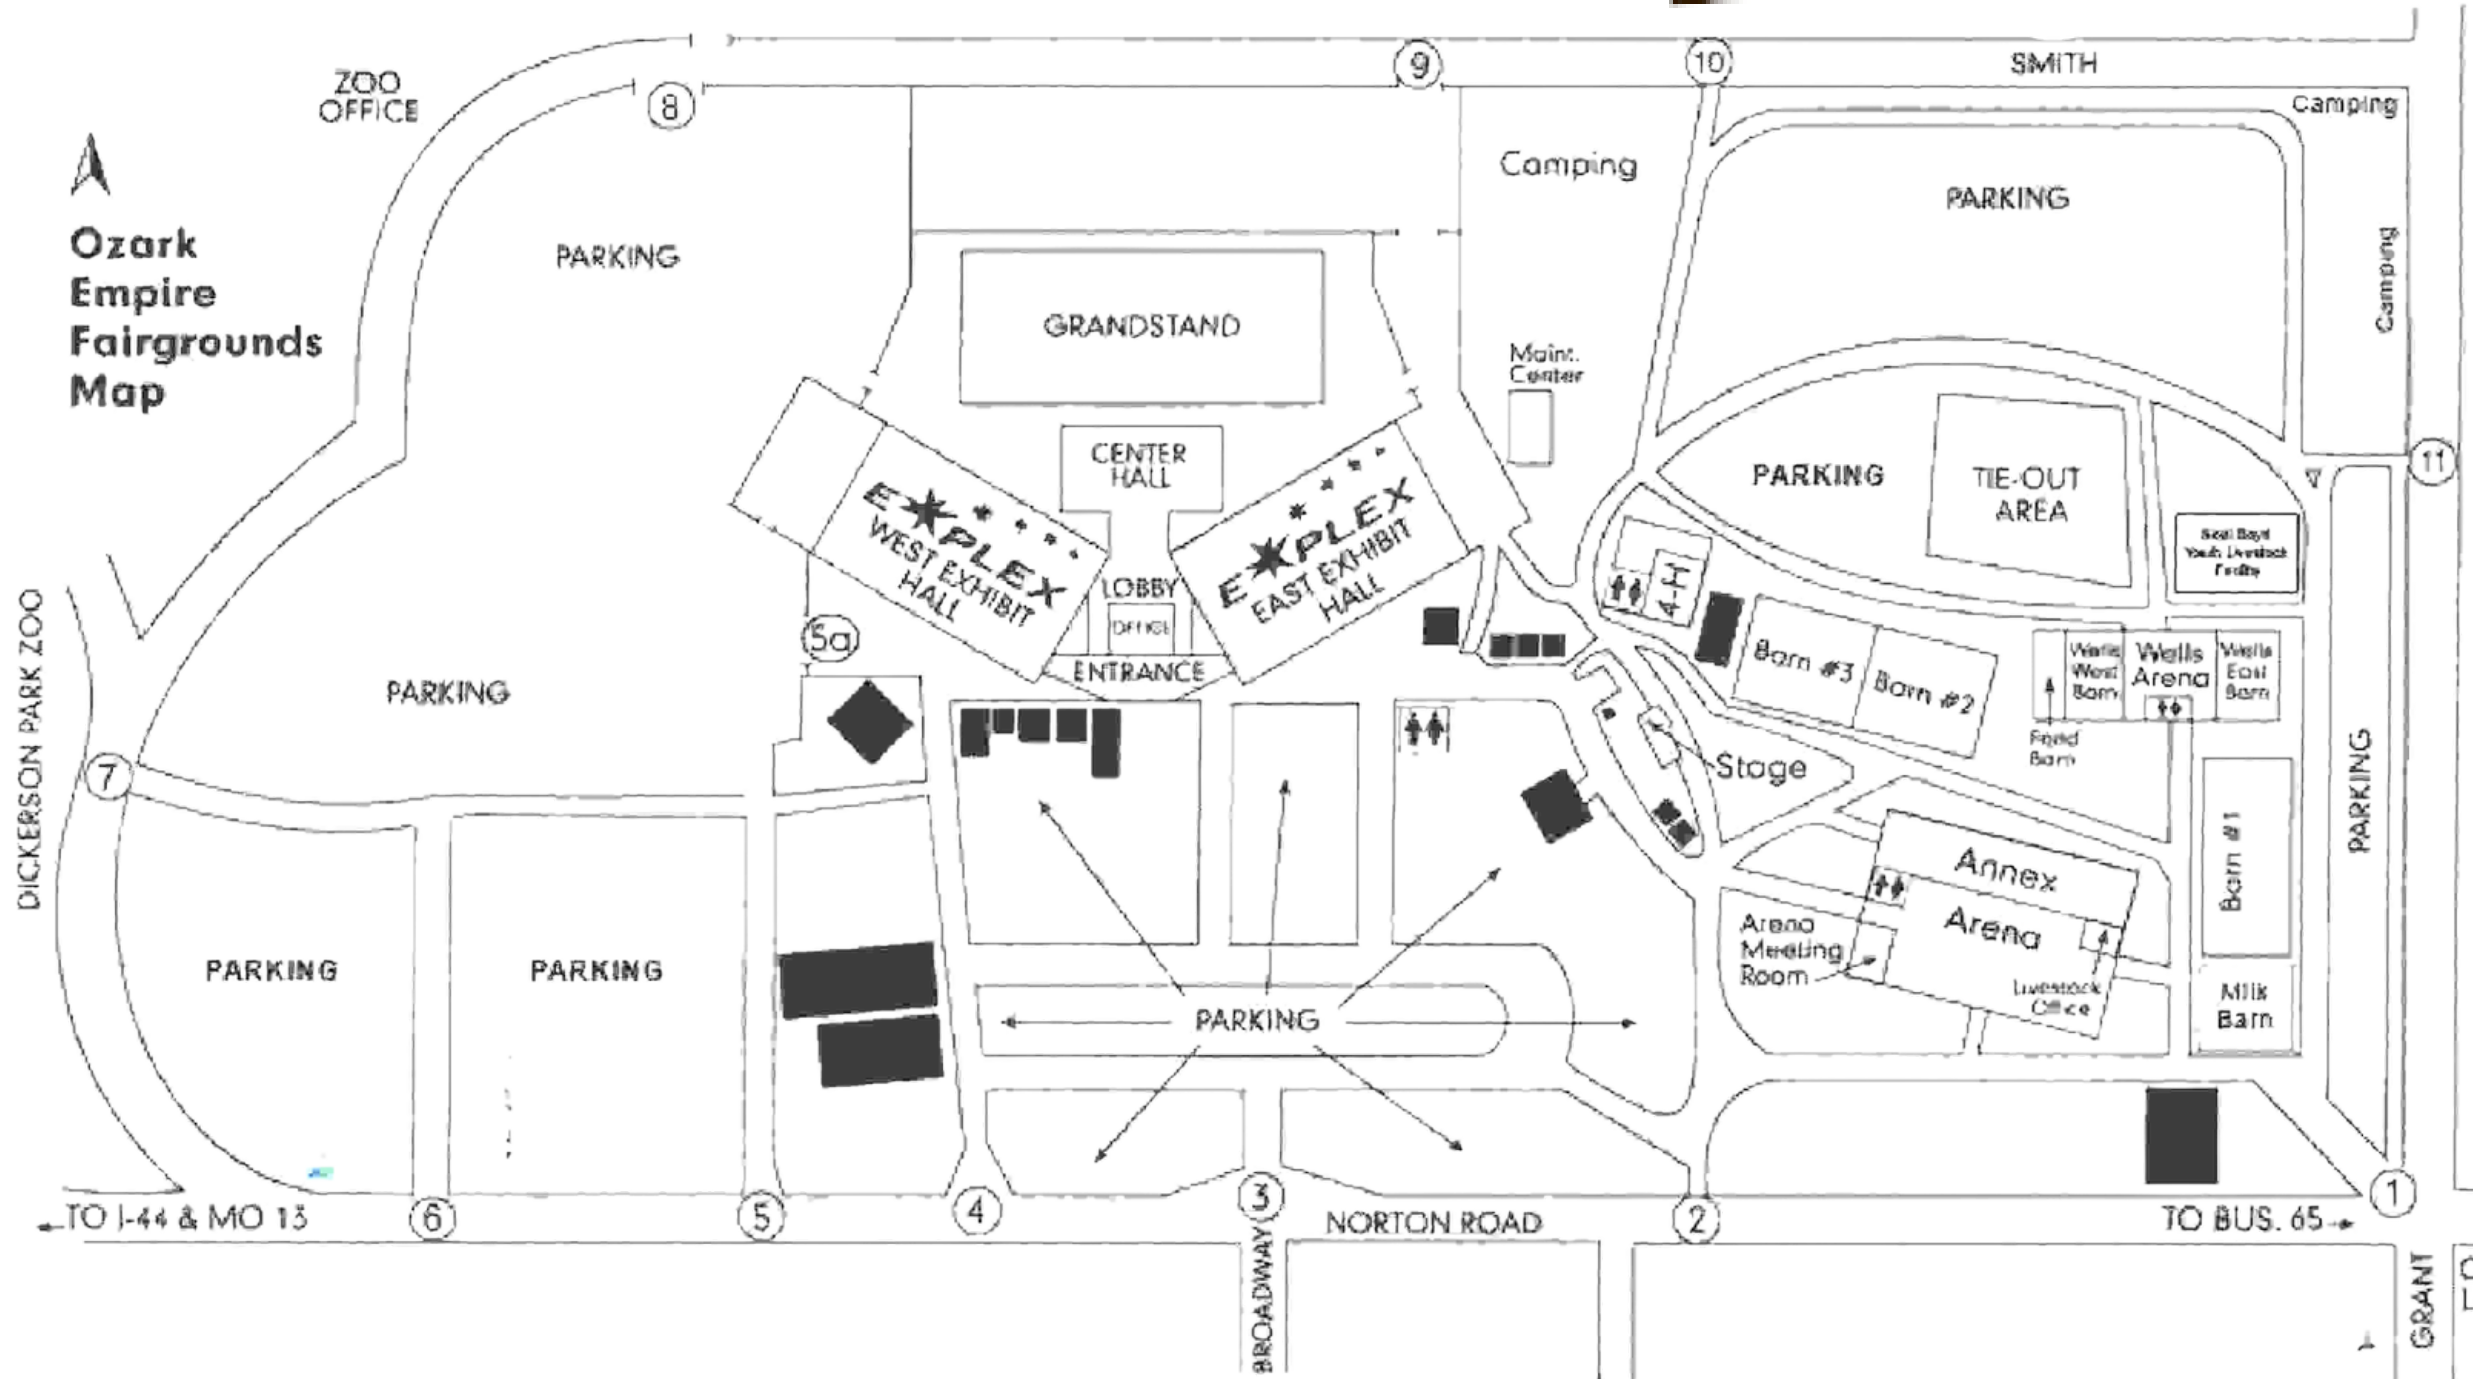

QUILT SHOW

OZARK EMPIRE
FAIRGROUNDS & EVENT CENTER

EAST EXHIBIT HALL

Ladies' Room

Men's Room

FOOD

Concession Seating/Food Court

Special 20x20 OPQG Member Challenge Quilt Exhibit

EXIT

EXIT

Volunteer & Vendor Lounge

OPQG Boutique

Concession Seating/Food Court

FOOD

Men's Room

Ladies' Room

Package Check Storage

Guest Services Package Check

To Lobby →

VENDOR MALL/EXHIBITORS
FABRIC • KITS • TOOLS
SEWING MACHINES • LONGARMS
THREAD • NOTIONS • MORE

EXHIBITORS

Bench Seating Bench Seating Bench Seating

Patriotic Piecemakers Quilts of Valor Exhibit
and Community Quilts Exhibit

Emergency Exit →

DOCK

DRIVEWAY

EXIT

Vendor & Volunteer Check In

249'8"

EXIT