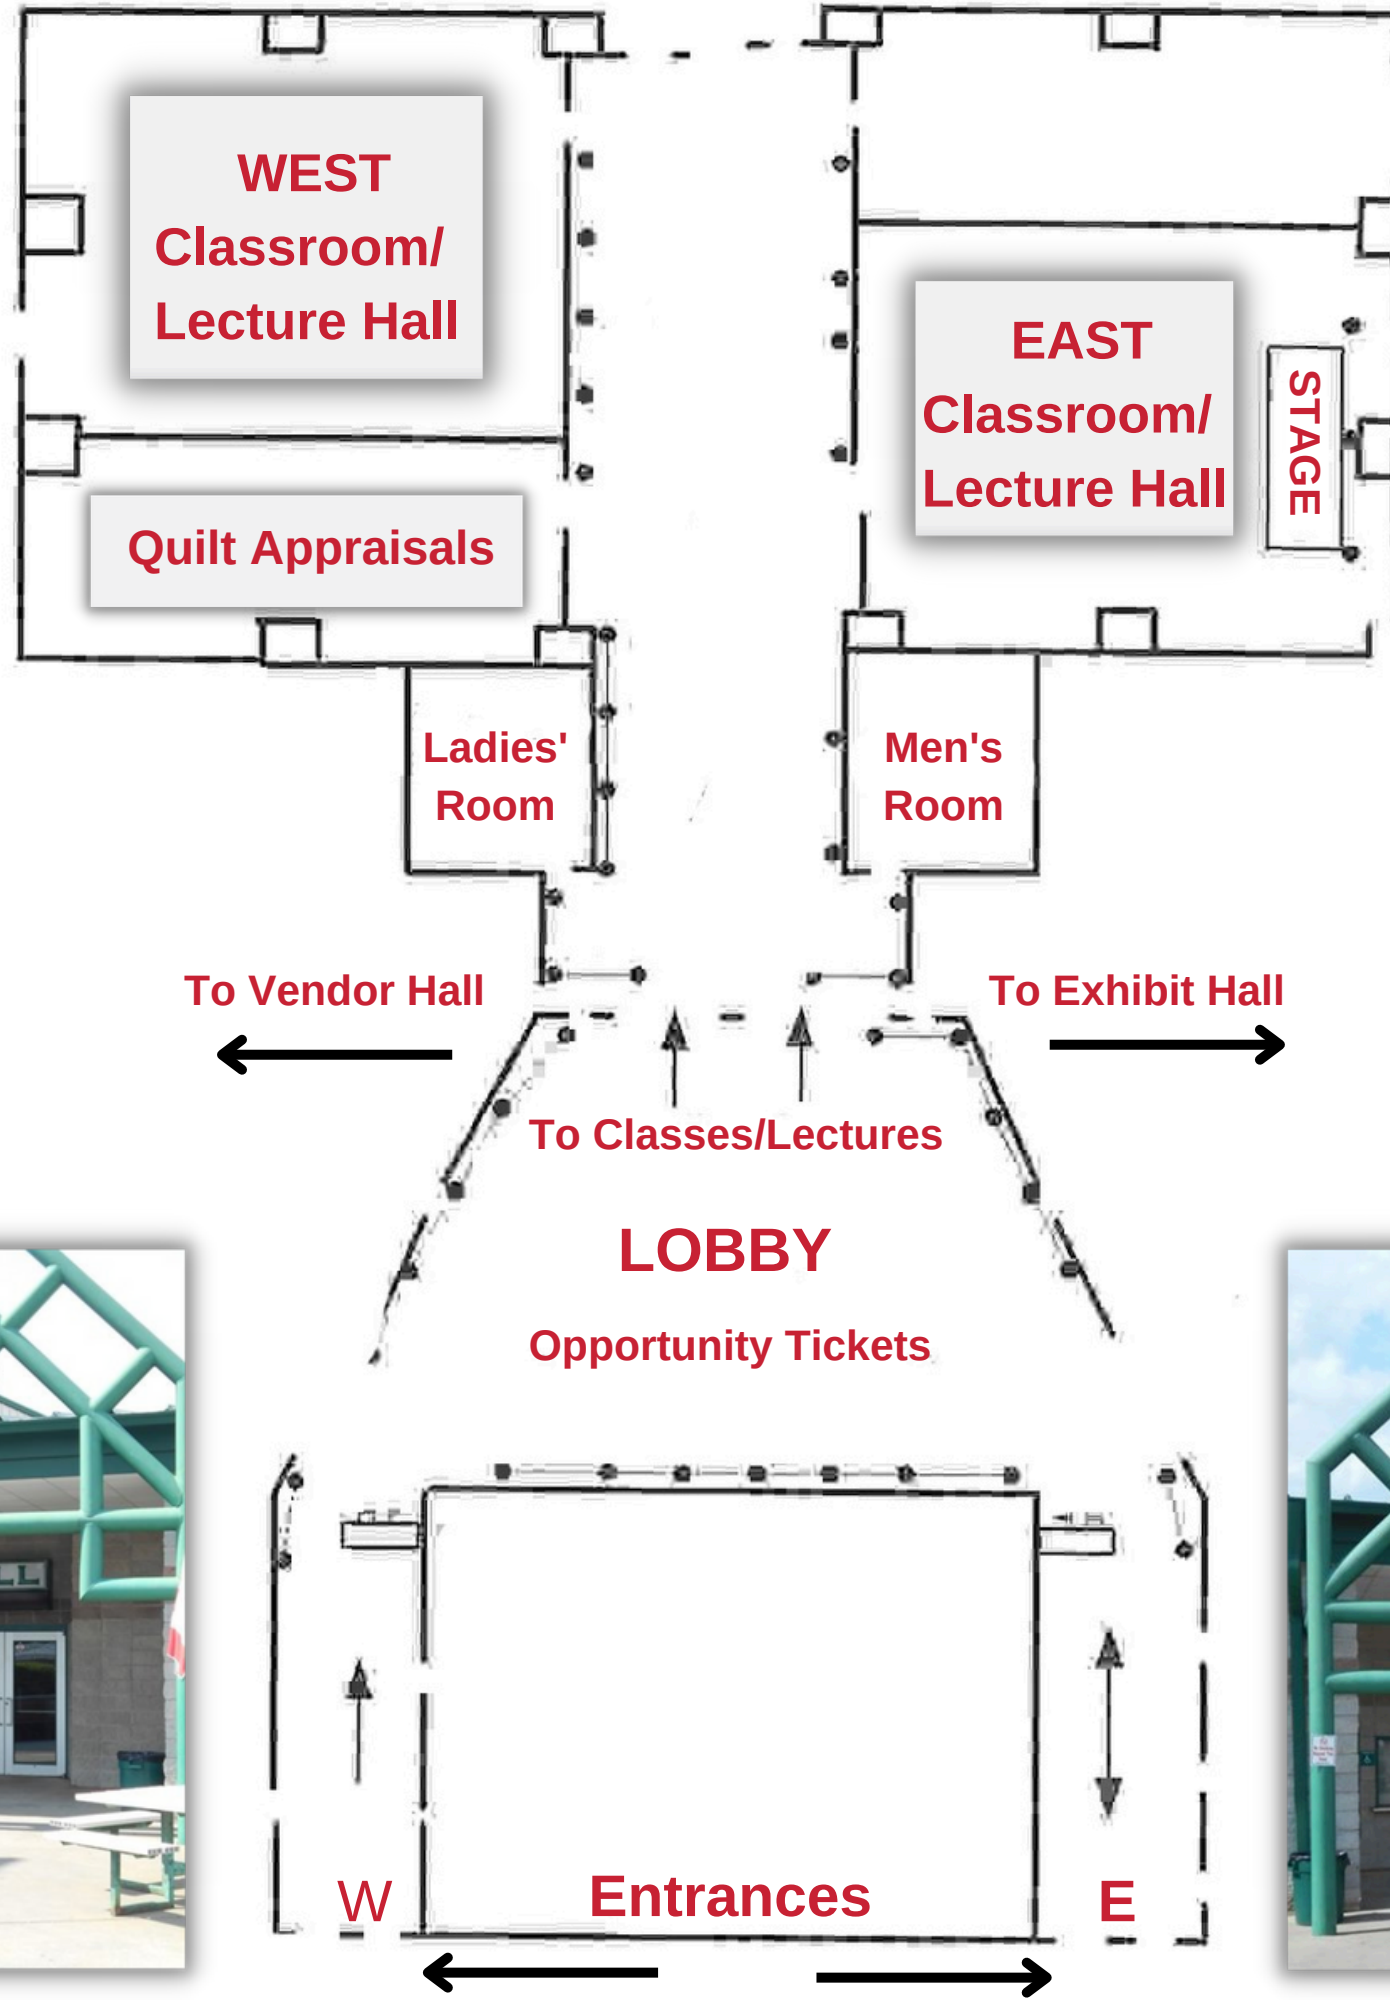

QUILT SHOW

OZARK EMPIRE
FAIRGROUNDS & EVENT CENTER

EAST EXHIBIT HALL

Ladies' Room

Men's Room

FOOD

Concession Seating/Food Court

Special 20x20 OPQG Member Challenge Quilt Exhibit

DRIVEWAY

EXIT

Cherrywood Challenge Exhibit

Bloomington Normal Modern Guild Exhibit

Additional Exhibits

EXIT

240'8"

WEST VENDOR HALL

EXIT

EXIT

Volunteer & Vendor Lounge

OPQG Boutique

Concession Seating/Food Court

FOOD

Men's Room

Ladies' Room

Package Check Storage

Guest Services Package Check

To Lobby →

VENDOR MALL/EXHIBITORS
FABRIC • KITS • TOOLS
SEWING MACHINES • LONGARMS
THREAD • NOTIONS • MORE

EXHIBITORS

Bench Seating Bench Seating Bench Seating